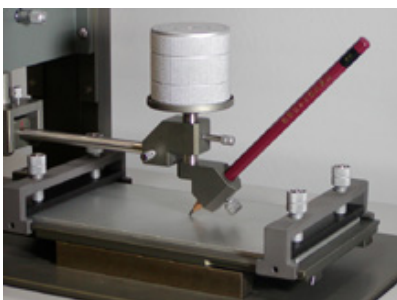

45 Pencil Holder

SKU H14-Penc

A/D Board / Software

SKU H14PC