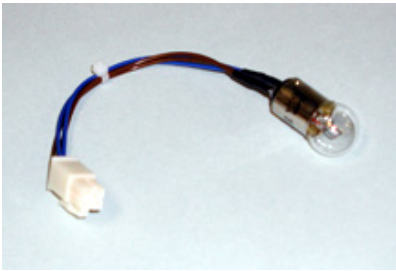

SKU C100CUP

C300 / C100 Power Cable

Replacement power cable with connector for C300/C100
– Two prong.

SKU C300CBL

C300 Lamp Holder

Replacement part that screws into the C300/C100 light path. Holds lamp in place. Updated version has enhanced holder for more secure positioning of lamp.

SKU C300/LMPHOLDER

C300 Light Bulbs

This bulb is a replacement for both the C100 and C300 colorimeters. Simply unplug the original and replace with this part.

SKU C300/12

C300 Light Path Channel

Replacement light path for the C300/C100 – call with S/N for pricing and to order.

SKU C300/07

Dust Cover

This plastic dust cover protects the C100 and C300 against ambient dust and contaminants when the system is not in use.

SKU C300/09

Dust Cover – C600 Rice Whiteness Meter

Extra replacement cover for the Kett C600 whiteness meter. Used to protect the instrument from dust when not in use.